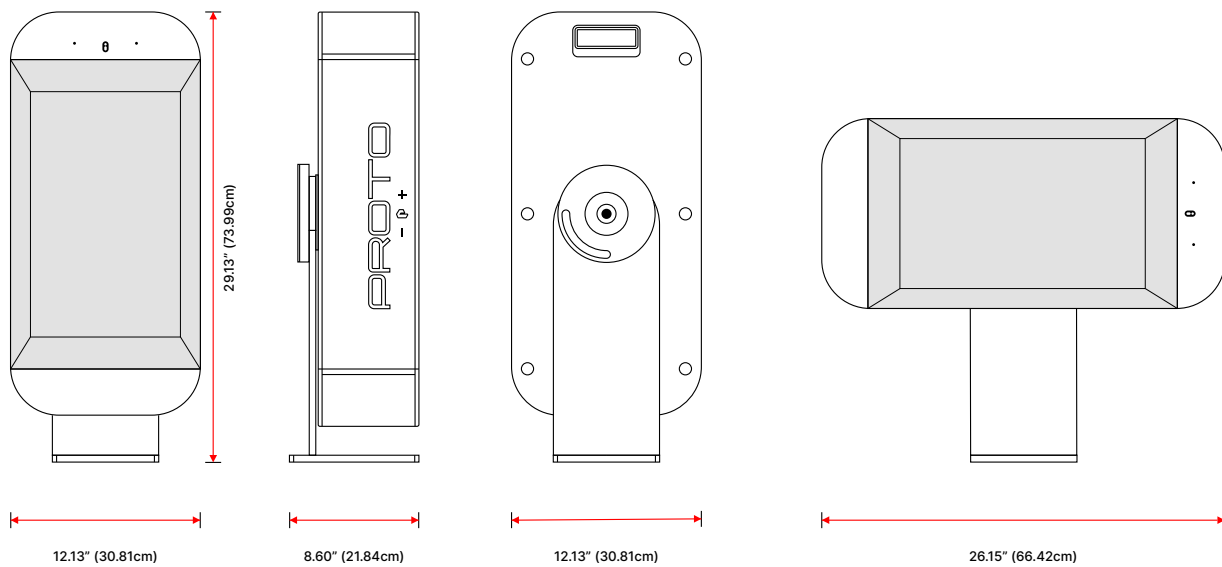

## Technical Details.

The M is also easily removable from the tabletop stand and can be installed on a floor stand or wall.

<b>Width</b>	12.13" (30.81cm) 26.15" (66.42cm)
<b>Height</b>	29.13" (73.99cm)
<b>Depth</b>	8.60" (21.84cm)
<b>Weight</b>	29lbs (13.15kg) with Desk Stand
<b>Camera</b>	4K Smart Return Feed Camera