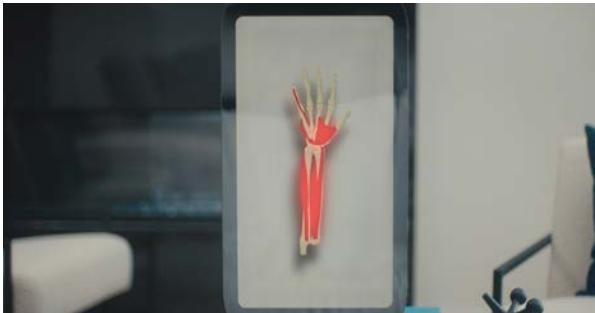

Healthcare

Add real value to patient & doctor experiences.